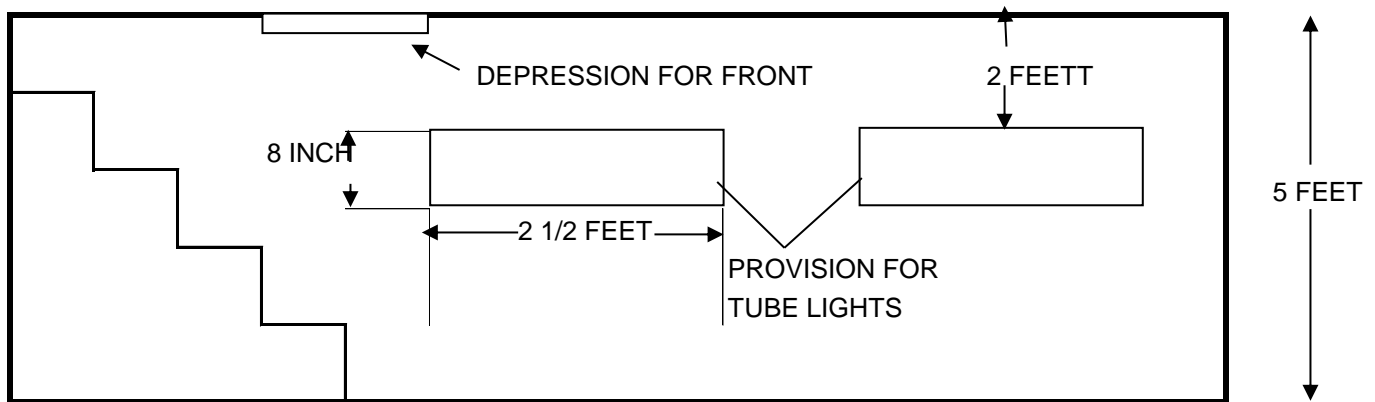

AMP TECH 3D WHEEL ALIGNMENT PIT PLAN

AT FRONT (45mm)

STEPS 10 INCH LENGTH x 12 INCH HEIGHT