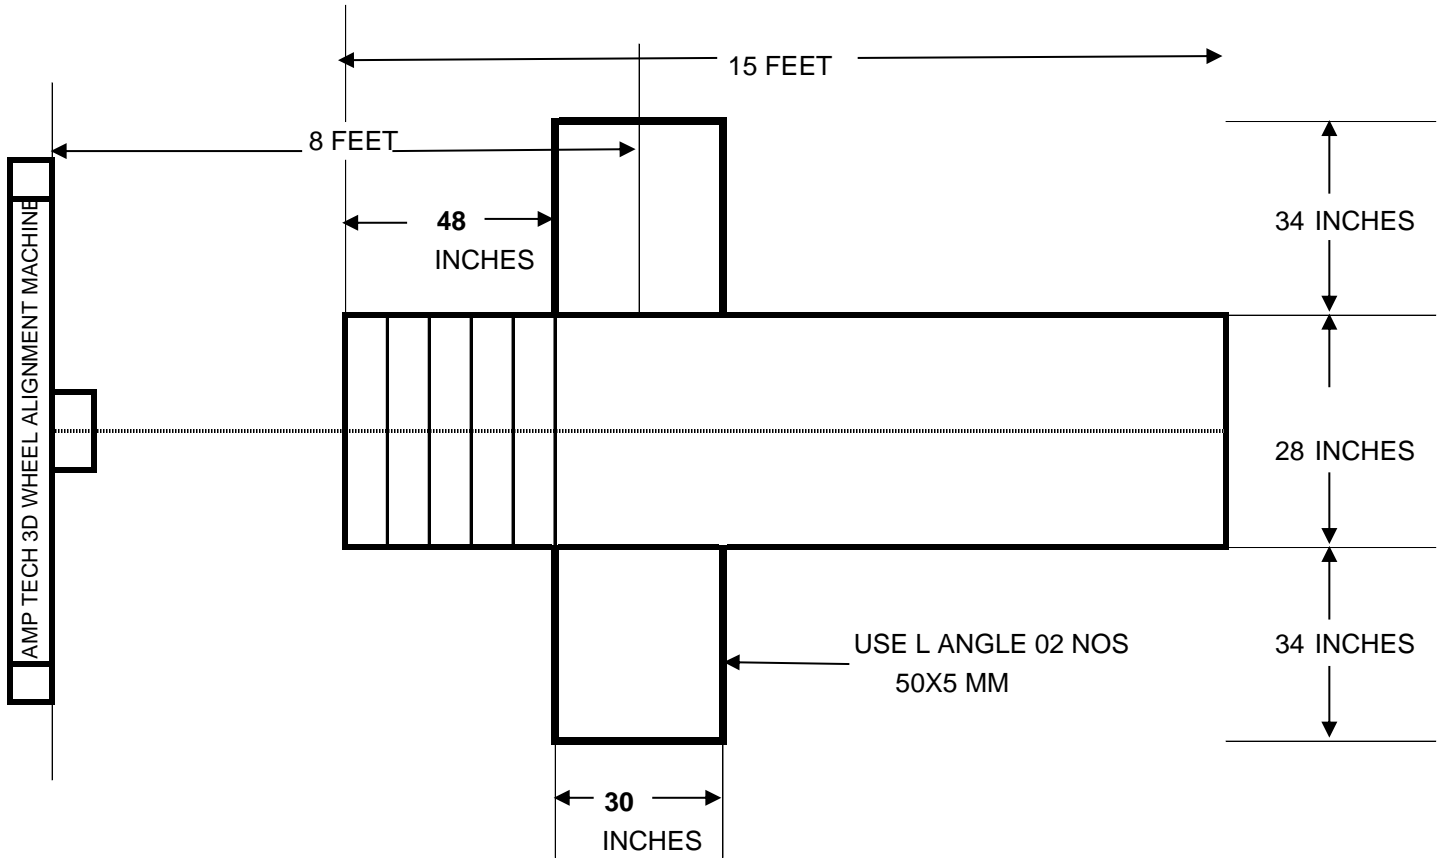

AMP TECH 3D WHEEL ALIGNMENT PIT PLAN

AT FRONT (45mm)

STEPS 10 INCH LENGTH x 12 INCH HEIGHT